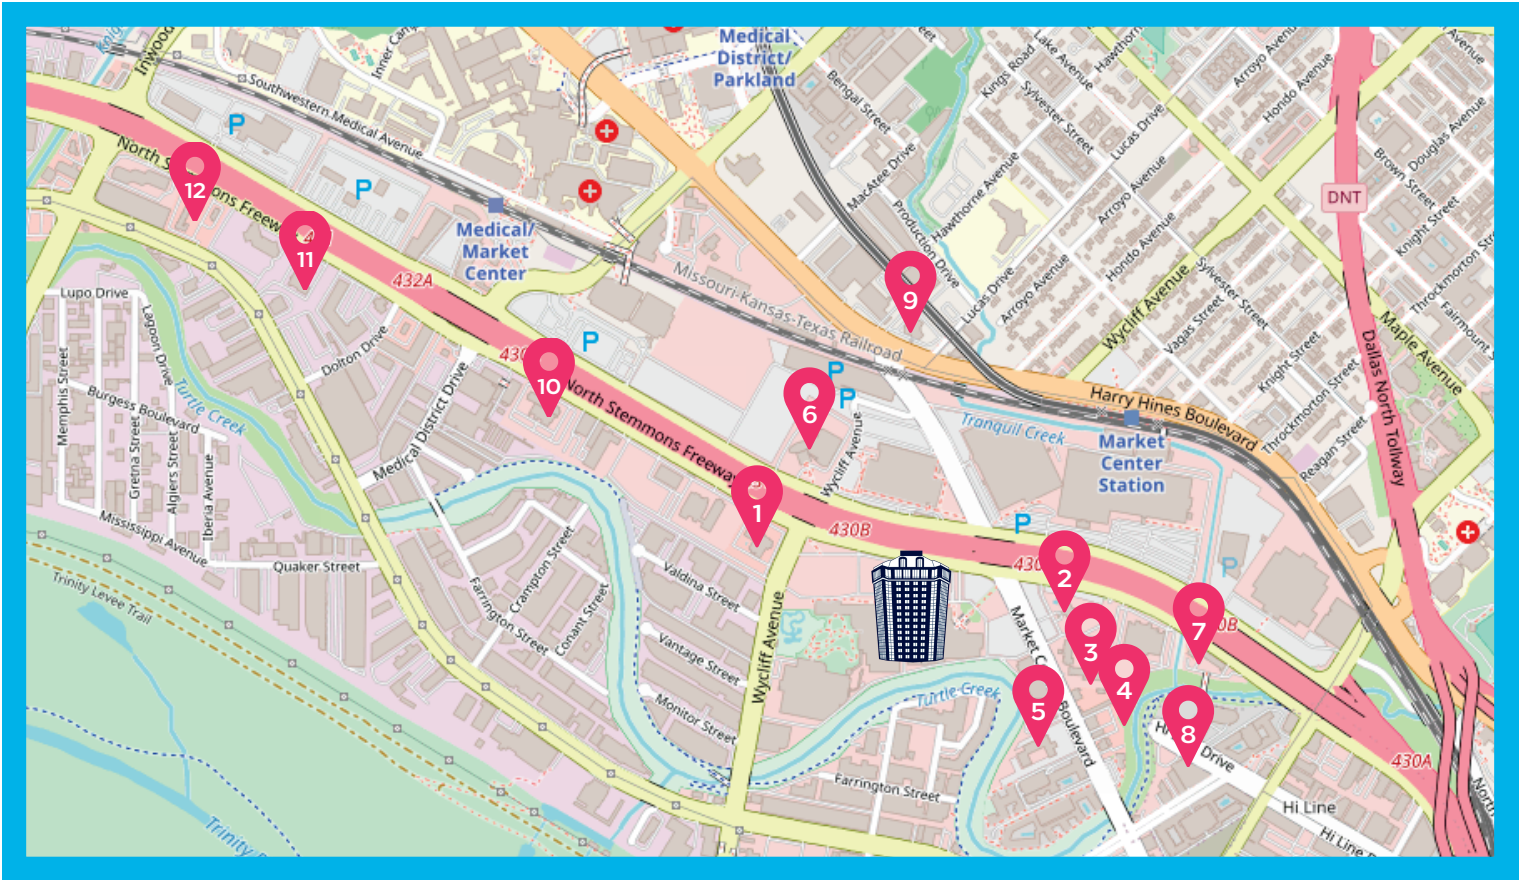

Overflow HOTEL INFORMATION

1 HILTON GARDEN INN
Inventory: 240 Rooms
(one block)
2222 N Stemmons Fwy
Dallas, TX 75207
[Visit Website](#)

2 SHERATON MC
Inventory: 253 Rooms
(one block)
2101 N Stemmons Fwy
Dallas, TX 75207
[Visit Website](#)

3 COURTYARD BY MARRIOTT
Inventory: 184 Rooms
(one block)
2150 Market Center Blvd
Dallas, TX 75207
[Visit Website](#)

4 FAIRFIELD INN
Inventory: 116 Rooms
(two blocks)
2110 Market Center Blvd
Dallas, TX 75207
[Visit Website](#)

5 DOUBLETREE
Inventory: 227 Rooms
(two blocks)
2015 Market Center Blvd
Dallas, TX 75207
[Visit Website](#)

6 RENAISSANCE
Inventory: 1606 Rooms
(two blocks)
2222 N Stemmons Fwy
Dallas, TX 75207
[Visit Website](#)

7 TRU BY HILTON MC
Inventory: 148 Rooms
(0.6 miles)
1949 N Stemmons Fwy
Dallas, TX 75207
[Visit Website](#)

8 VIRGIN HOTEL DALLAS
Inventory: 268 Rooms
(0.7 miles)
1445 Turtle Creek Blvd
Dallas, TX 75207
[Visit Website](#)

9 HOLIDAY INN MC
Inventory: 216 Rooms
(0.7 miles)
4500 Harry Hines Blvd
Dallas, TX 75219
[Visit Website](#)

10 MARRIOTT MC
Inventory: 265 Rooms
(0.8 miles)
2493 N Stemmons Fwy
Dallas, TX 75207
[Visit Website](#)

11 EMBASSY SUITES MC
Inventory: 244 Rooms
(1 miles)
2727 N Stemmons Fwy
Dallas, TX 75207
[Visit Website](#)

12 HOMEWOOD SUITES
Inventory: 216 Rooms
(1.2 miles)
2747 N Stemmons Fwy
Dallas, TX 75207
[Visit Website](#)